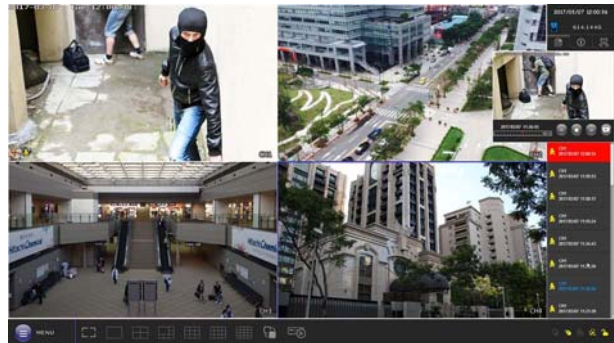

Cloud Service - EaZy Networking

- EaZy Networking, the cloud service provided by AVTECH, available to connect this device to Internet automatically in three steps with our free mobile app, EagleEyes.
- The “Buddy” feature to share the device access permission to other people.
- Device login / out notifications reported.

Event Pop-up / Preview

All events are listed on the right panel with corresponding event icons for you to quickly recognize the event type. The most current one will flash to catch your attention. Click one event and you’re able to preview the footage with pre-alarm images.